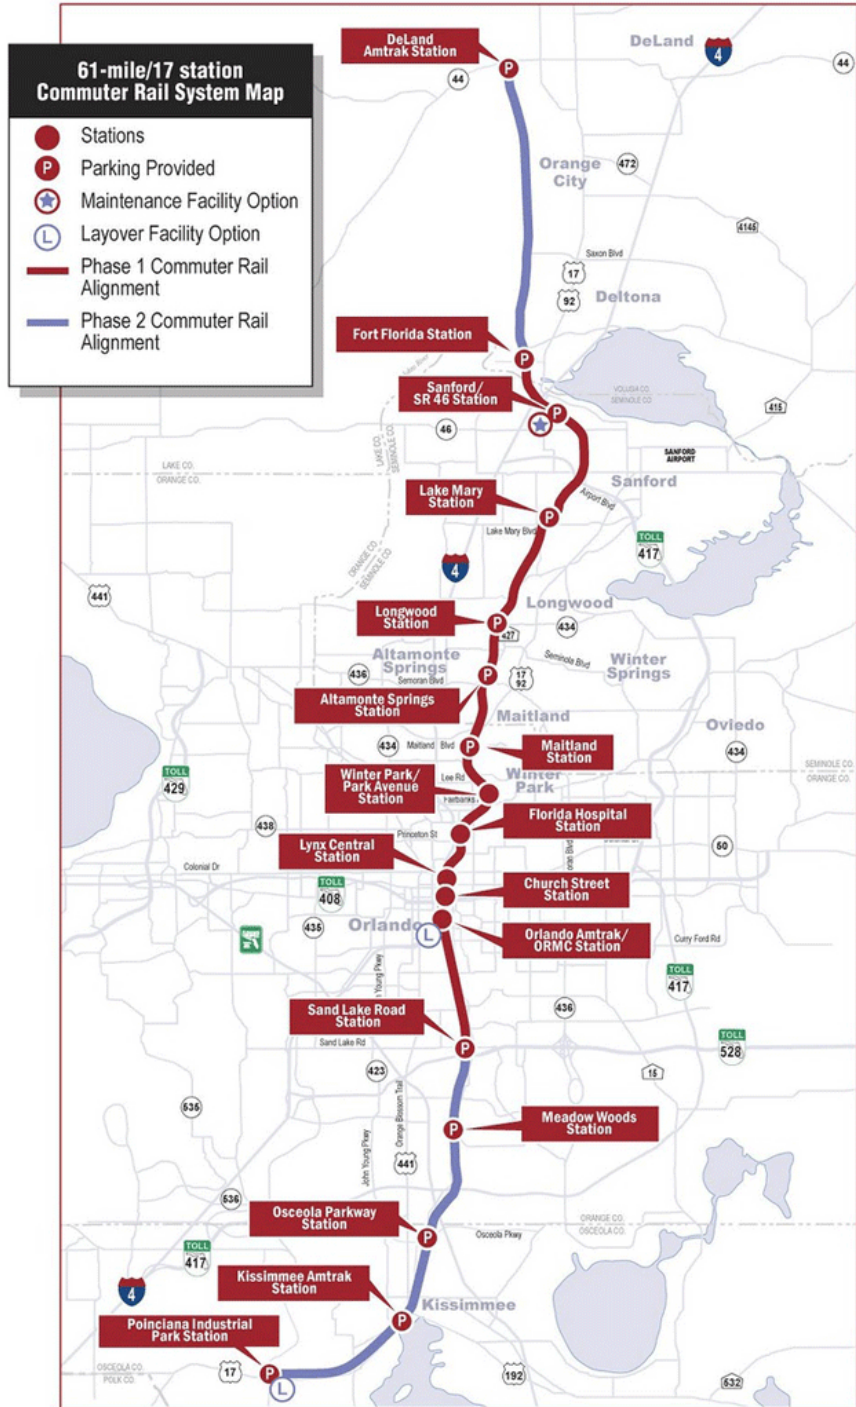

Passenger Rail in Florida

All Aboard Ohio

Annual Meeting

July 15, 2023

3158

3158

CSX

LMXU
635000

CSXT's A-Line

CSXT's S-Line

**Central Florida
Commuter Rail**

**Winter
Haven
Terminal**

brightline

TAMPA STATION
(FUTURE EXPANSION)

ORLANDO STATION
ARRIVING 2023

WEST PALM BEACH
STATION

BOCA RATON STATION

FORT LAUDERDALE
STATION

AVENTURA STATION

MIAMI STATION
AT MIAMICENTRAL

Vision for Shared Corridor

Questions?

Bob O'Malley

(407) 803-3969