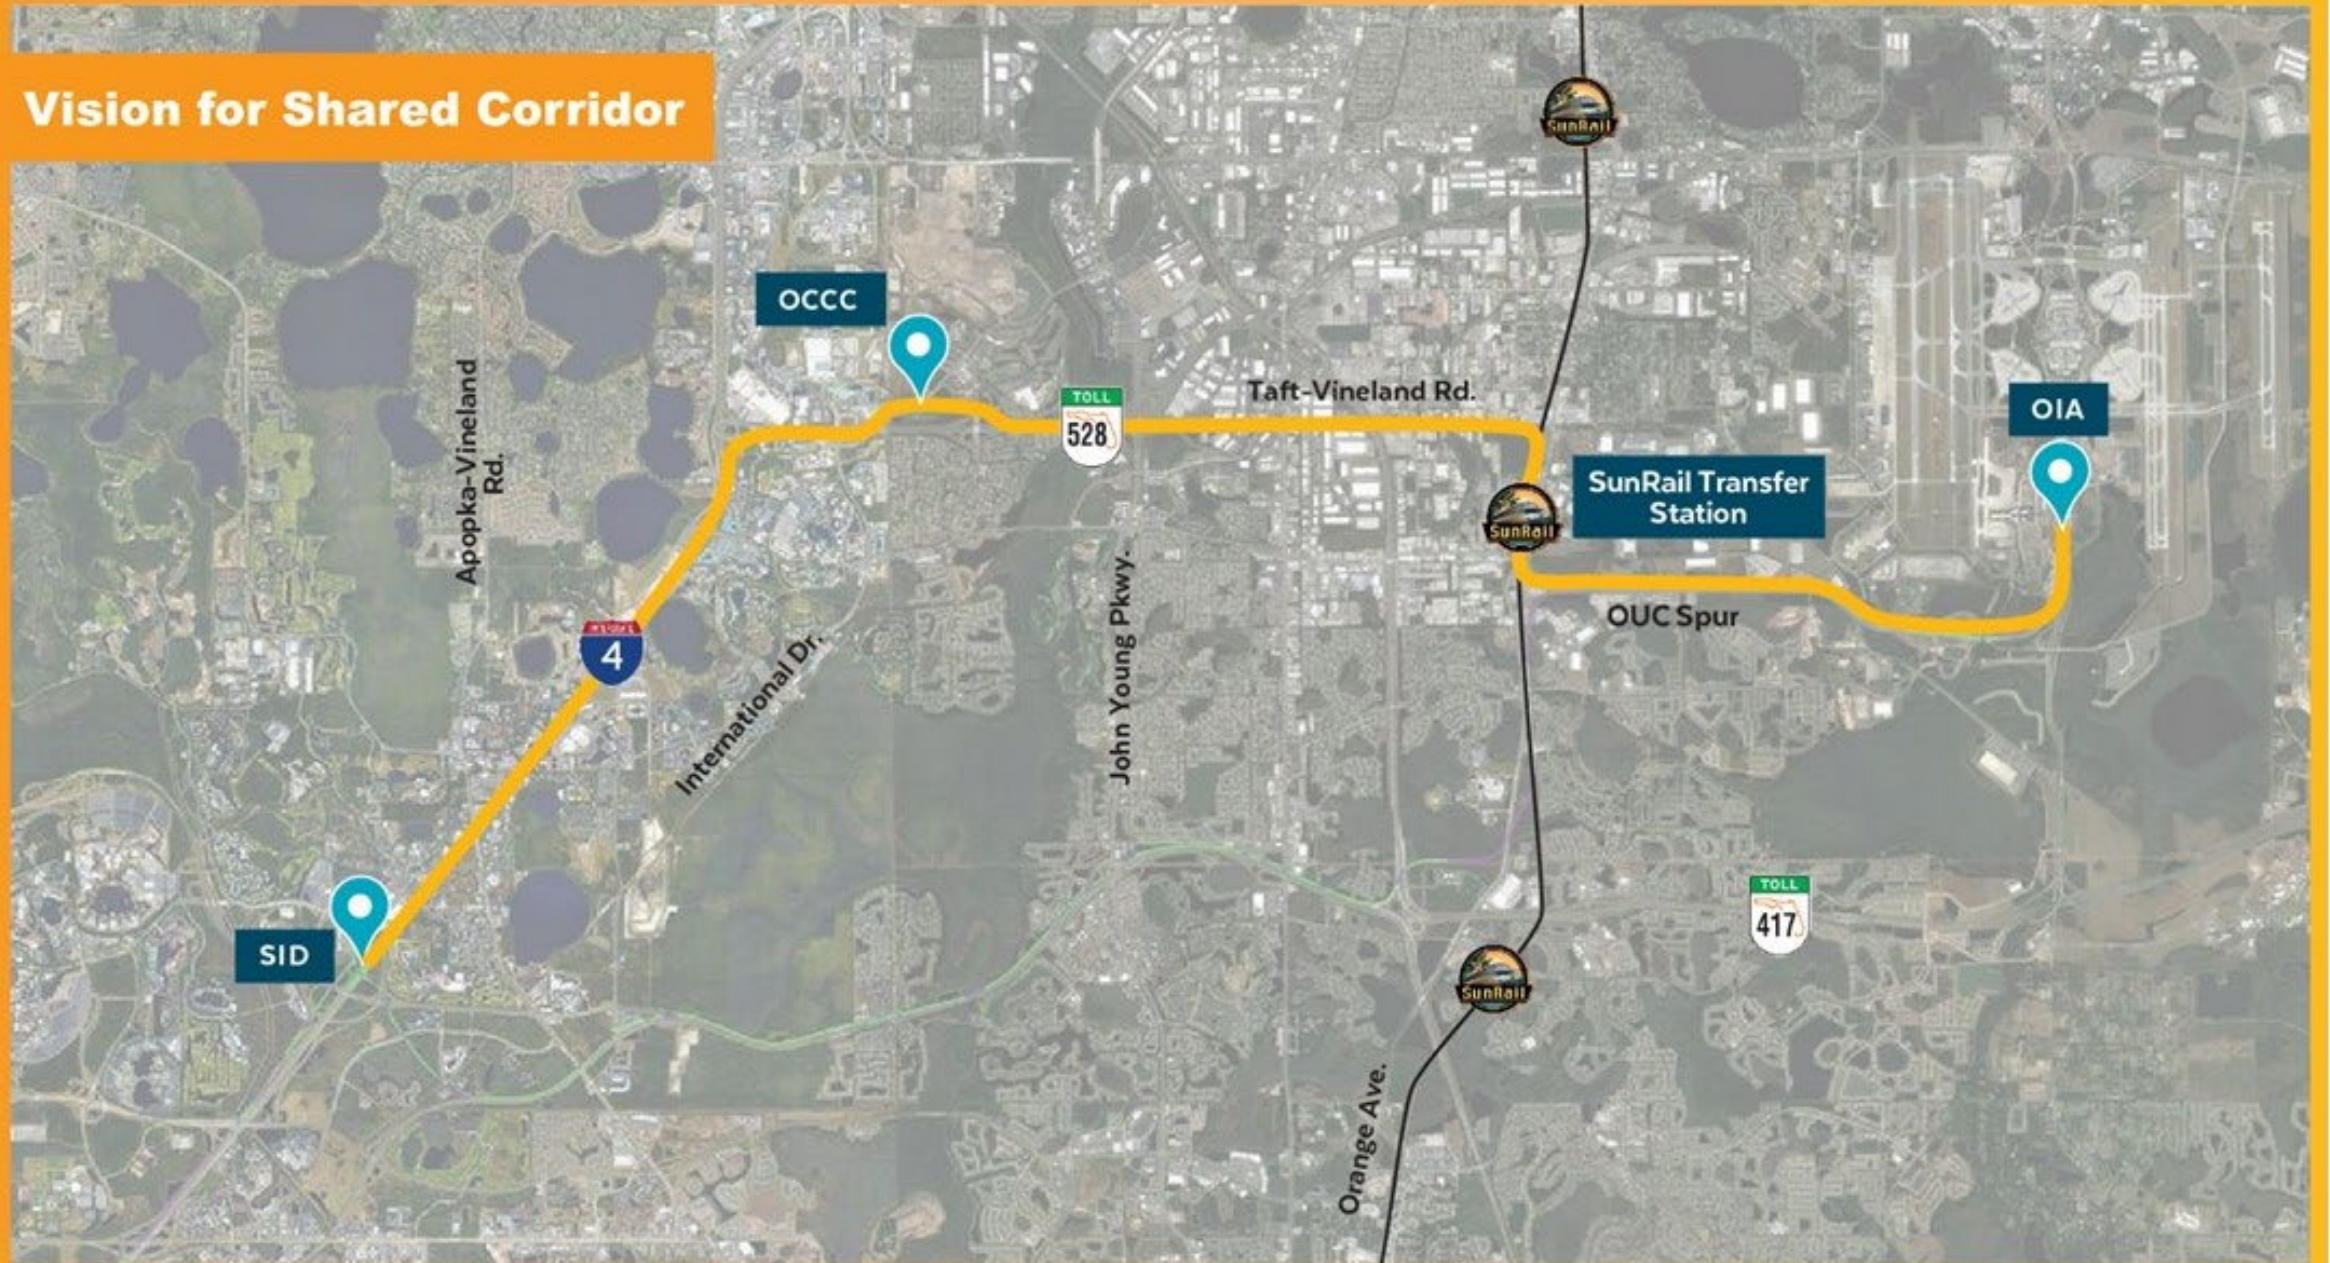

CSXT's A-Line

CSXT's S-Line

**Central Florida
Commuter Rail**

**Winter
Haven
Terminal**

brightline

TAMPA STATION
(FUTURE EXPANSION)

ORLANDO STATION
ARRIVING 2023

WEST PALM BEACH
STATION

BOCA RATON STATION

FORT LAUDERDALE
STATION

AVENTURA STATION

MIAMI STATION
AT MIAMICENTRAL

Vision for Shared Corridor

Questions?

Bob O'Malley

(407) 803-3969