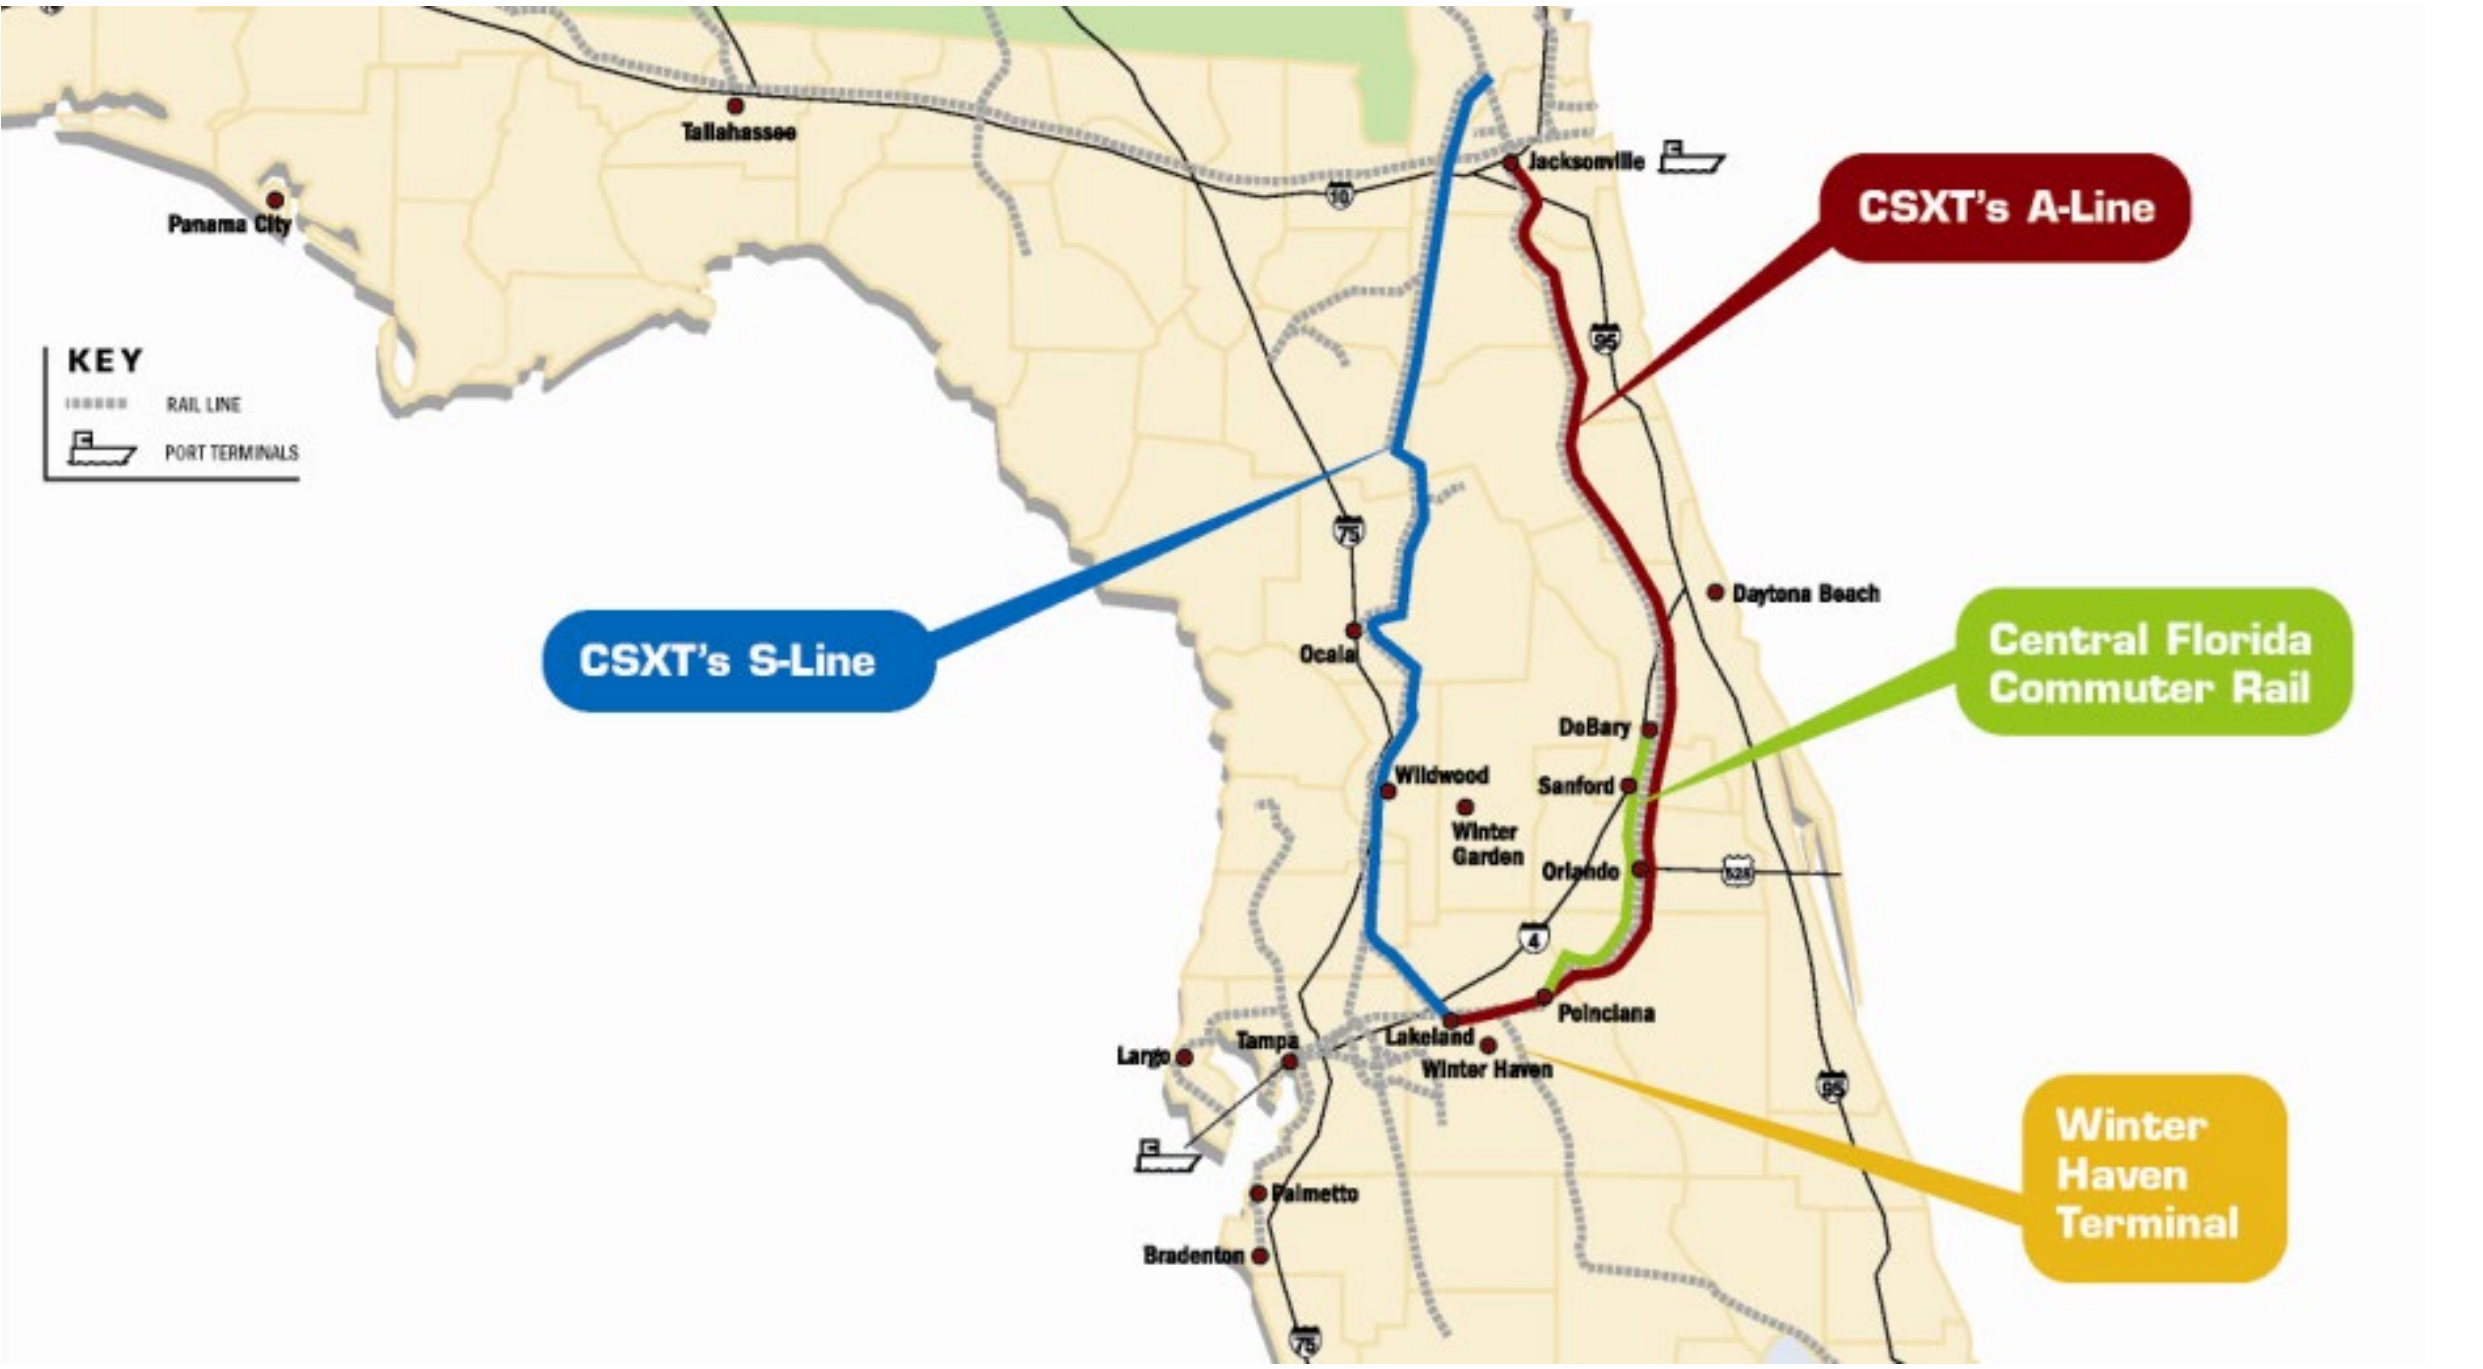

Passenger Rail in Florida

All Aboard Ohio

Annual Meeting

July 15, 2023

3158

3158

CSX

LMXU
635000

CSXT's A-Line

CSXT's S-Line

**Central Florida
Commuter Rail**

**Winter
Haven
Terminal**

brightline

TAMPA STATION
(FUTURE EXPANSION)

ORLANDO STATION
ARRIVING 2023

WEST PALM BEACH
STATION

BOCA RATON STATION

FORT LAUDERDALE
STATION

AVENTURA STATION

MIAMI STATION
AT MIAMICENTRAL

Vision for Shared Corridor

Questions?

Bob O'Malley

(407) 803-3969